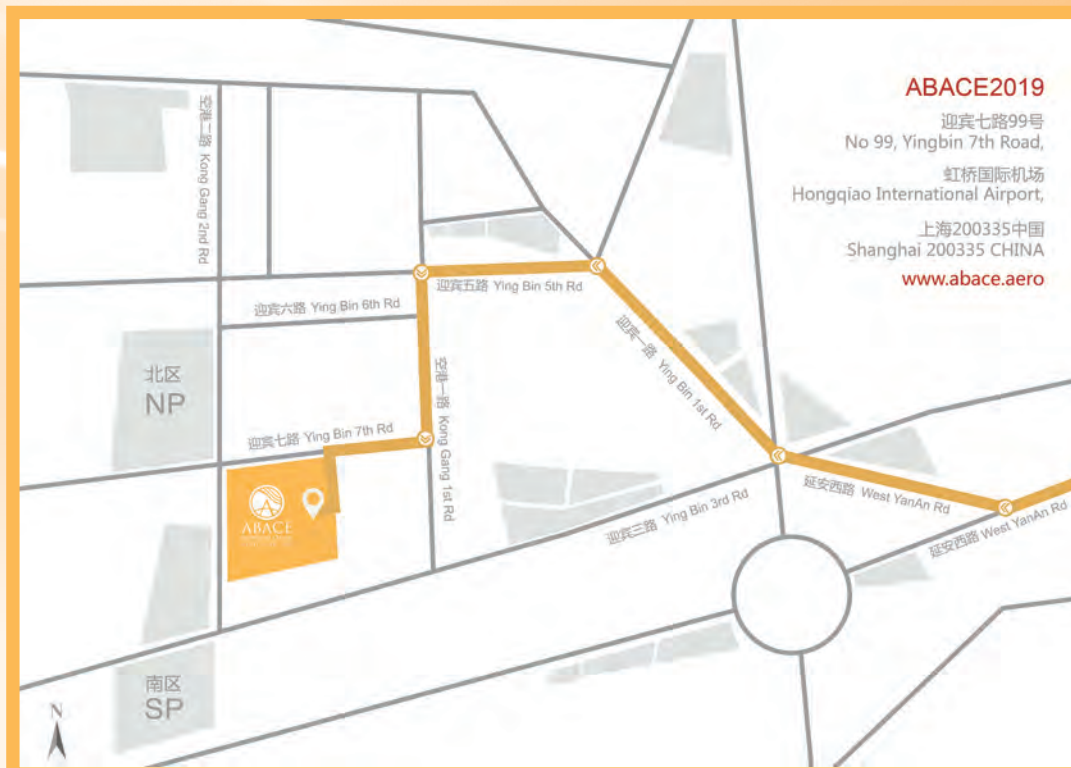

- Marriott Shanghai Hongqiao
- Hilton Shanghai Hongqiao

Service is every 20-30 minutes

TERMINAL 1 SHUTTLE BUS

Shuttle bus service will transport attendees to/from the Terminal 1 Transportation Center, the taxi stand and airport arrival/departure area at the Shanghai Hongqiao International Airport. Pick up and drop off will be at the Sightseeing Bus Area located at the Transportation Center Ground Level.

Note: Taxis are also available on Konggang Road at the corner of China Construction Bank.

SHUTTLE BUS SCHEDULE

Monday, April 15	07:45 - 18:30
Tuesday, April 16	07:45 - 18:30
Wednesday, April 17	08:45 - 18:30
Thursday, April 18	08:45 - 15:30

Pick up and drop off will be outside the Shanghai Hawker Pacific FBO Gate on Ying Bing 7th Road.

PUBLIC TRANSPORTATION

Attendees may take the Shanghai Metro Line 10 and exit at the Shanghai Hongqiao International Airport Terminal 1 stop.

EXHIBITOR PICK-UP & DROP-OFF PERMITS

These permits allow vehicles to only pick up and drop off passengers outside of the main entrance to the FBO campus across from the security gate. **Permits do not allow access inside the FBO campus.**

Permits are available for 950 RMB and may be ordered in advance or purchased on-site at registration, while supplies last. Please contact exhibits@abace.aero for more information.